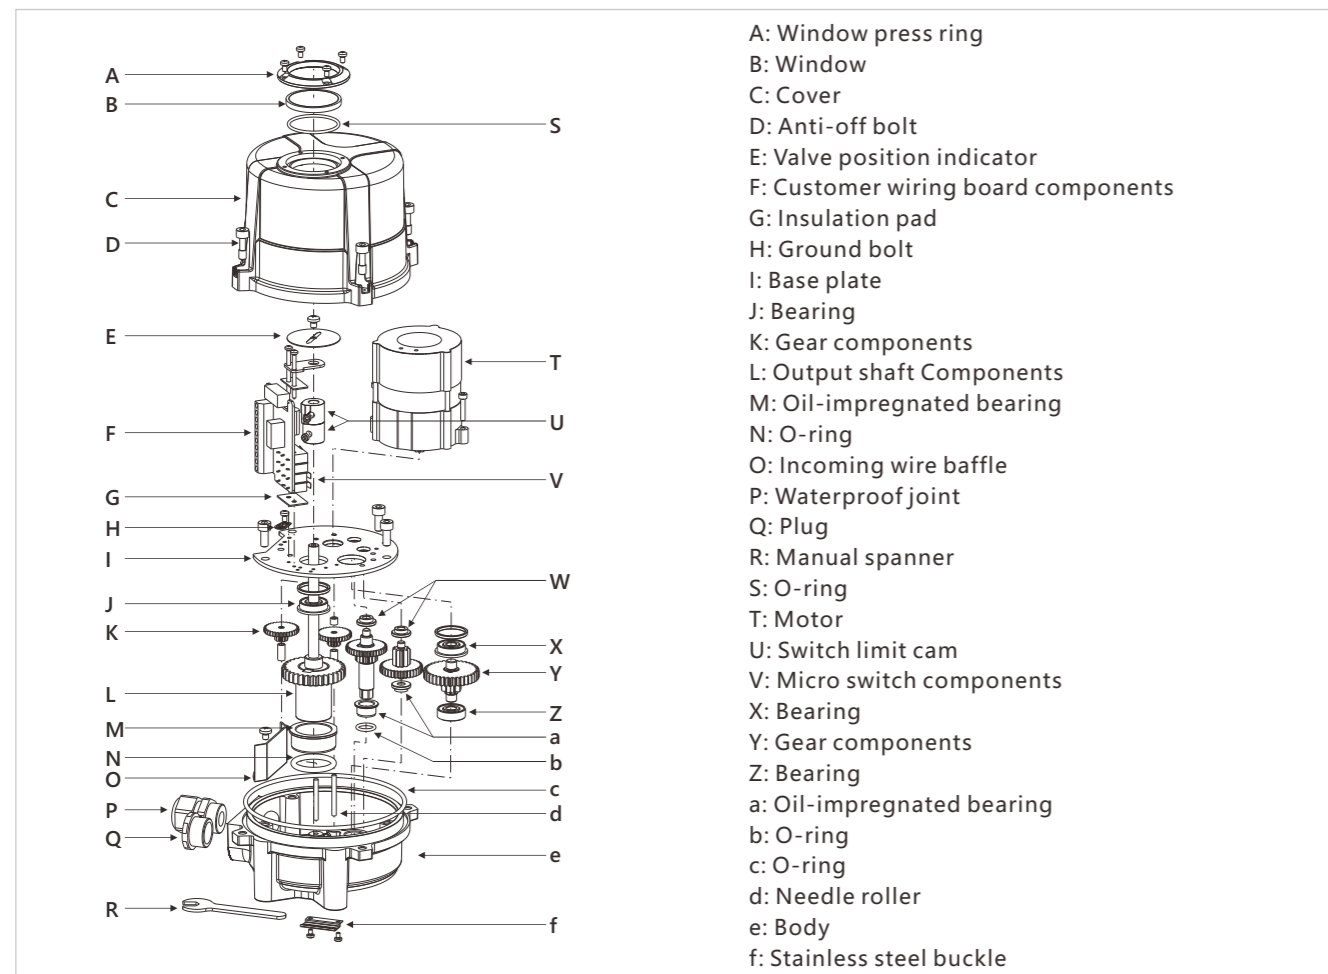

characteristic

Switch typeB/K1

Switch typeG/K2

Structure

Electric Actuator Manual Performance Parameters

Model	Max output Torque		On/Off Time		Motor Power		Rated Current		防护等级	Weight
	N.m	Kg.m	AC220V	DC24V	AC220V	DC24V	AC220V	DC24V		
JYH-005	50	5	19	23	6	8.6	0.15	0.7	IP67/IP68	1.95

Dimensions

Wiring Diagram