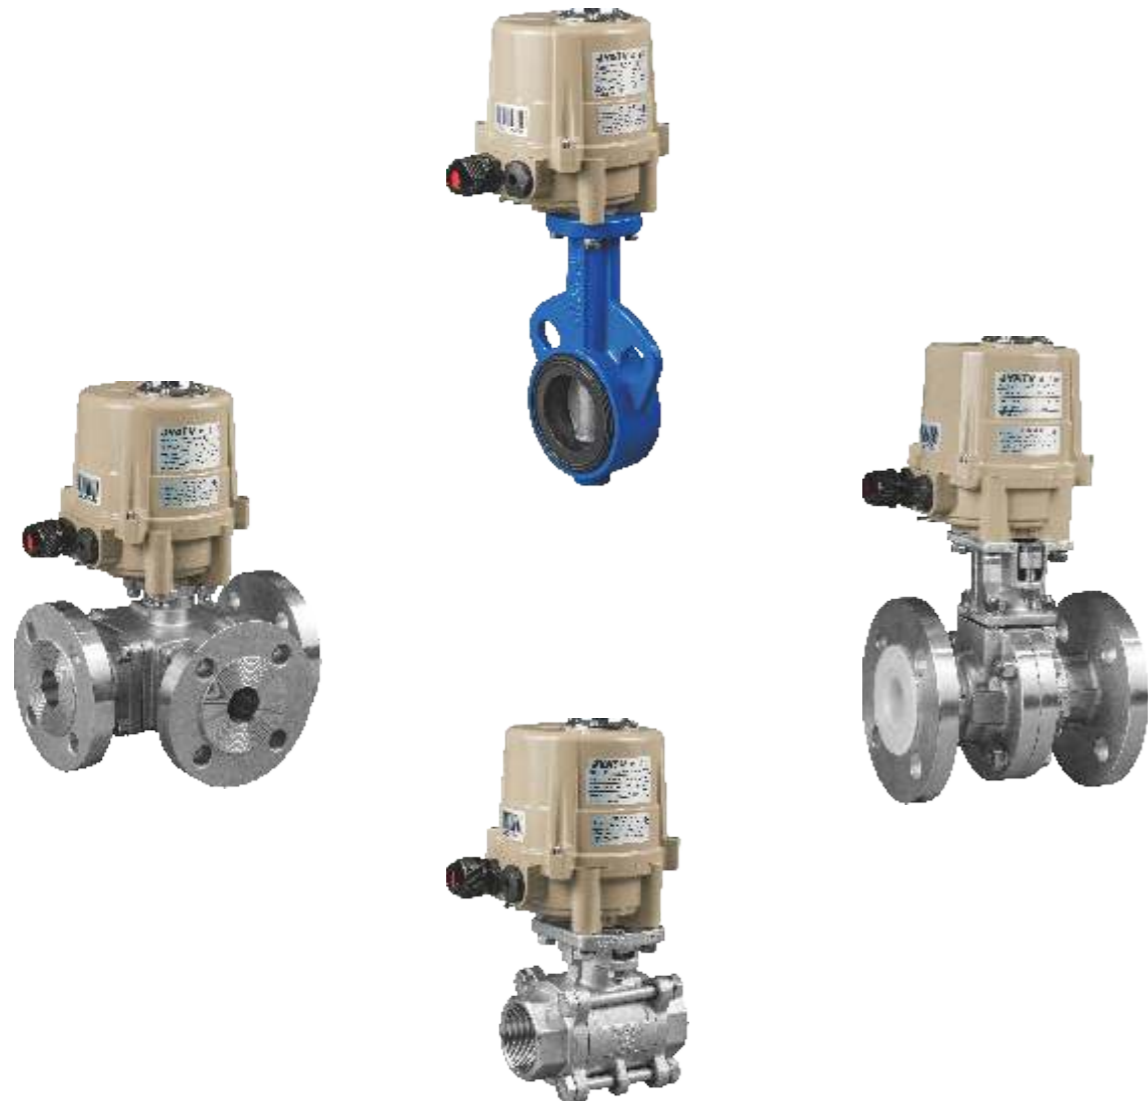

VALVESPRO

JYH-005

Lightweight and compact design
Aluminum alloy housing design
Unique control performance
Protection IP67/IP68

Wenzhou Valvespro Flow Control Technology Co.,Ltd

Add : NO.649-1 Jingde West Road Guoxi Road Ouhai District, Wenzhou, Zhejiang Province, China.
Tel: 86-577-86115146

Main Distributor Of Malaysia

Contact Person:Serene Yap
Tel:+60122224030
Email:serene18lay@yahoo.com.hkWenzhou Valvespro Flow Control Technology Co.,Ltd

Electric Actuator Manual Product Overview

JYH-005 Electric Actuator is specially designed for small quarter-turn valve control, used for butterfly valve, ball valve, plug valve, damper and other similar applications.