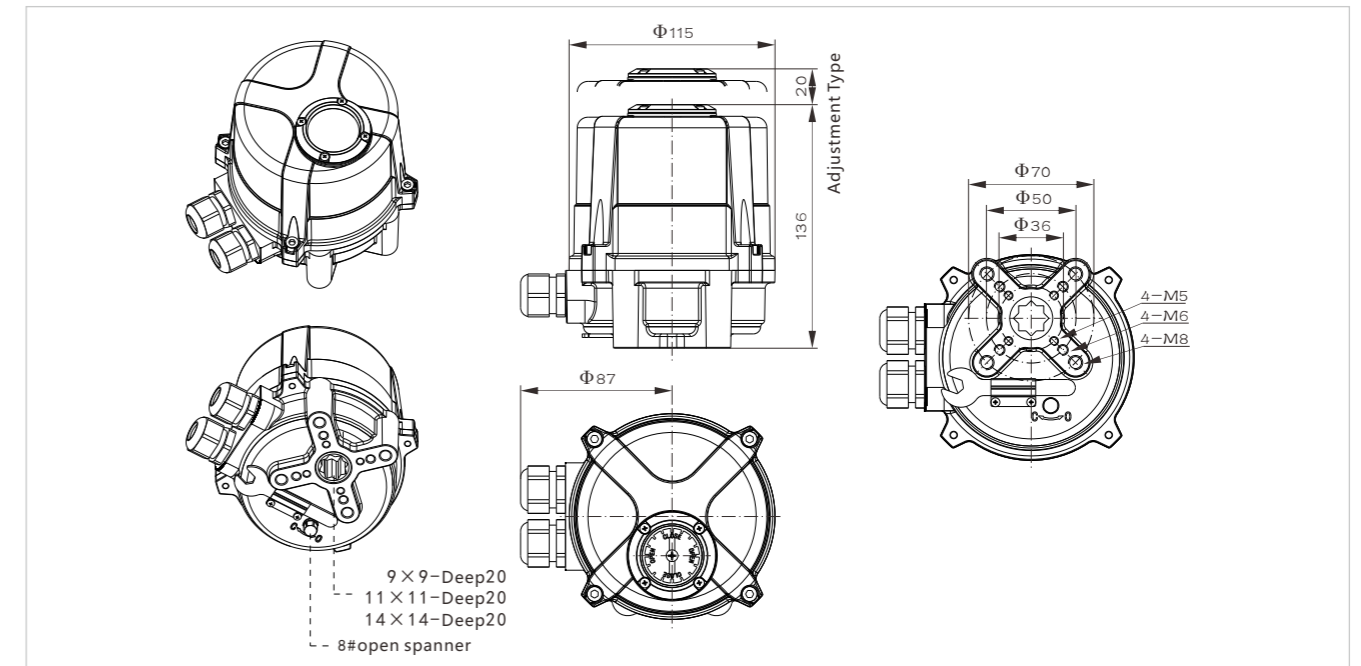

characteristic

Switch typeB/K1

Switch typeG/K2

Structure

Electric Actuator Manual Performance Parameters

Model	Max output Torque		On/Off Time		Motor Power		Rated Current		防护等级	Weight
	N.m	Kg.m	AC220V	DC24V	AC220V	DC24V	AC220V	DC24V		
JYH-005	50	5	19	23	6	8.6	0.15	0.7	IP67/IP68	1.95

Dimensions

Wiring Diagram